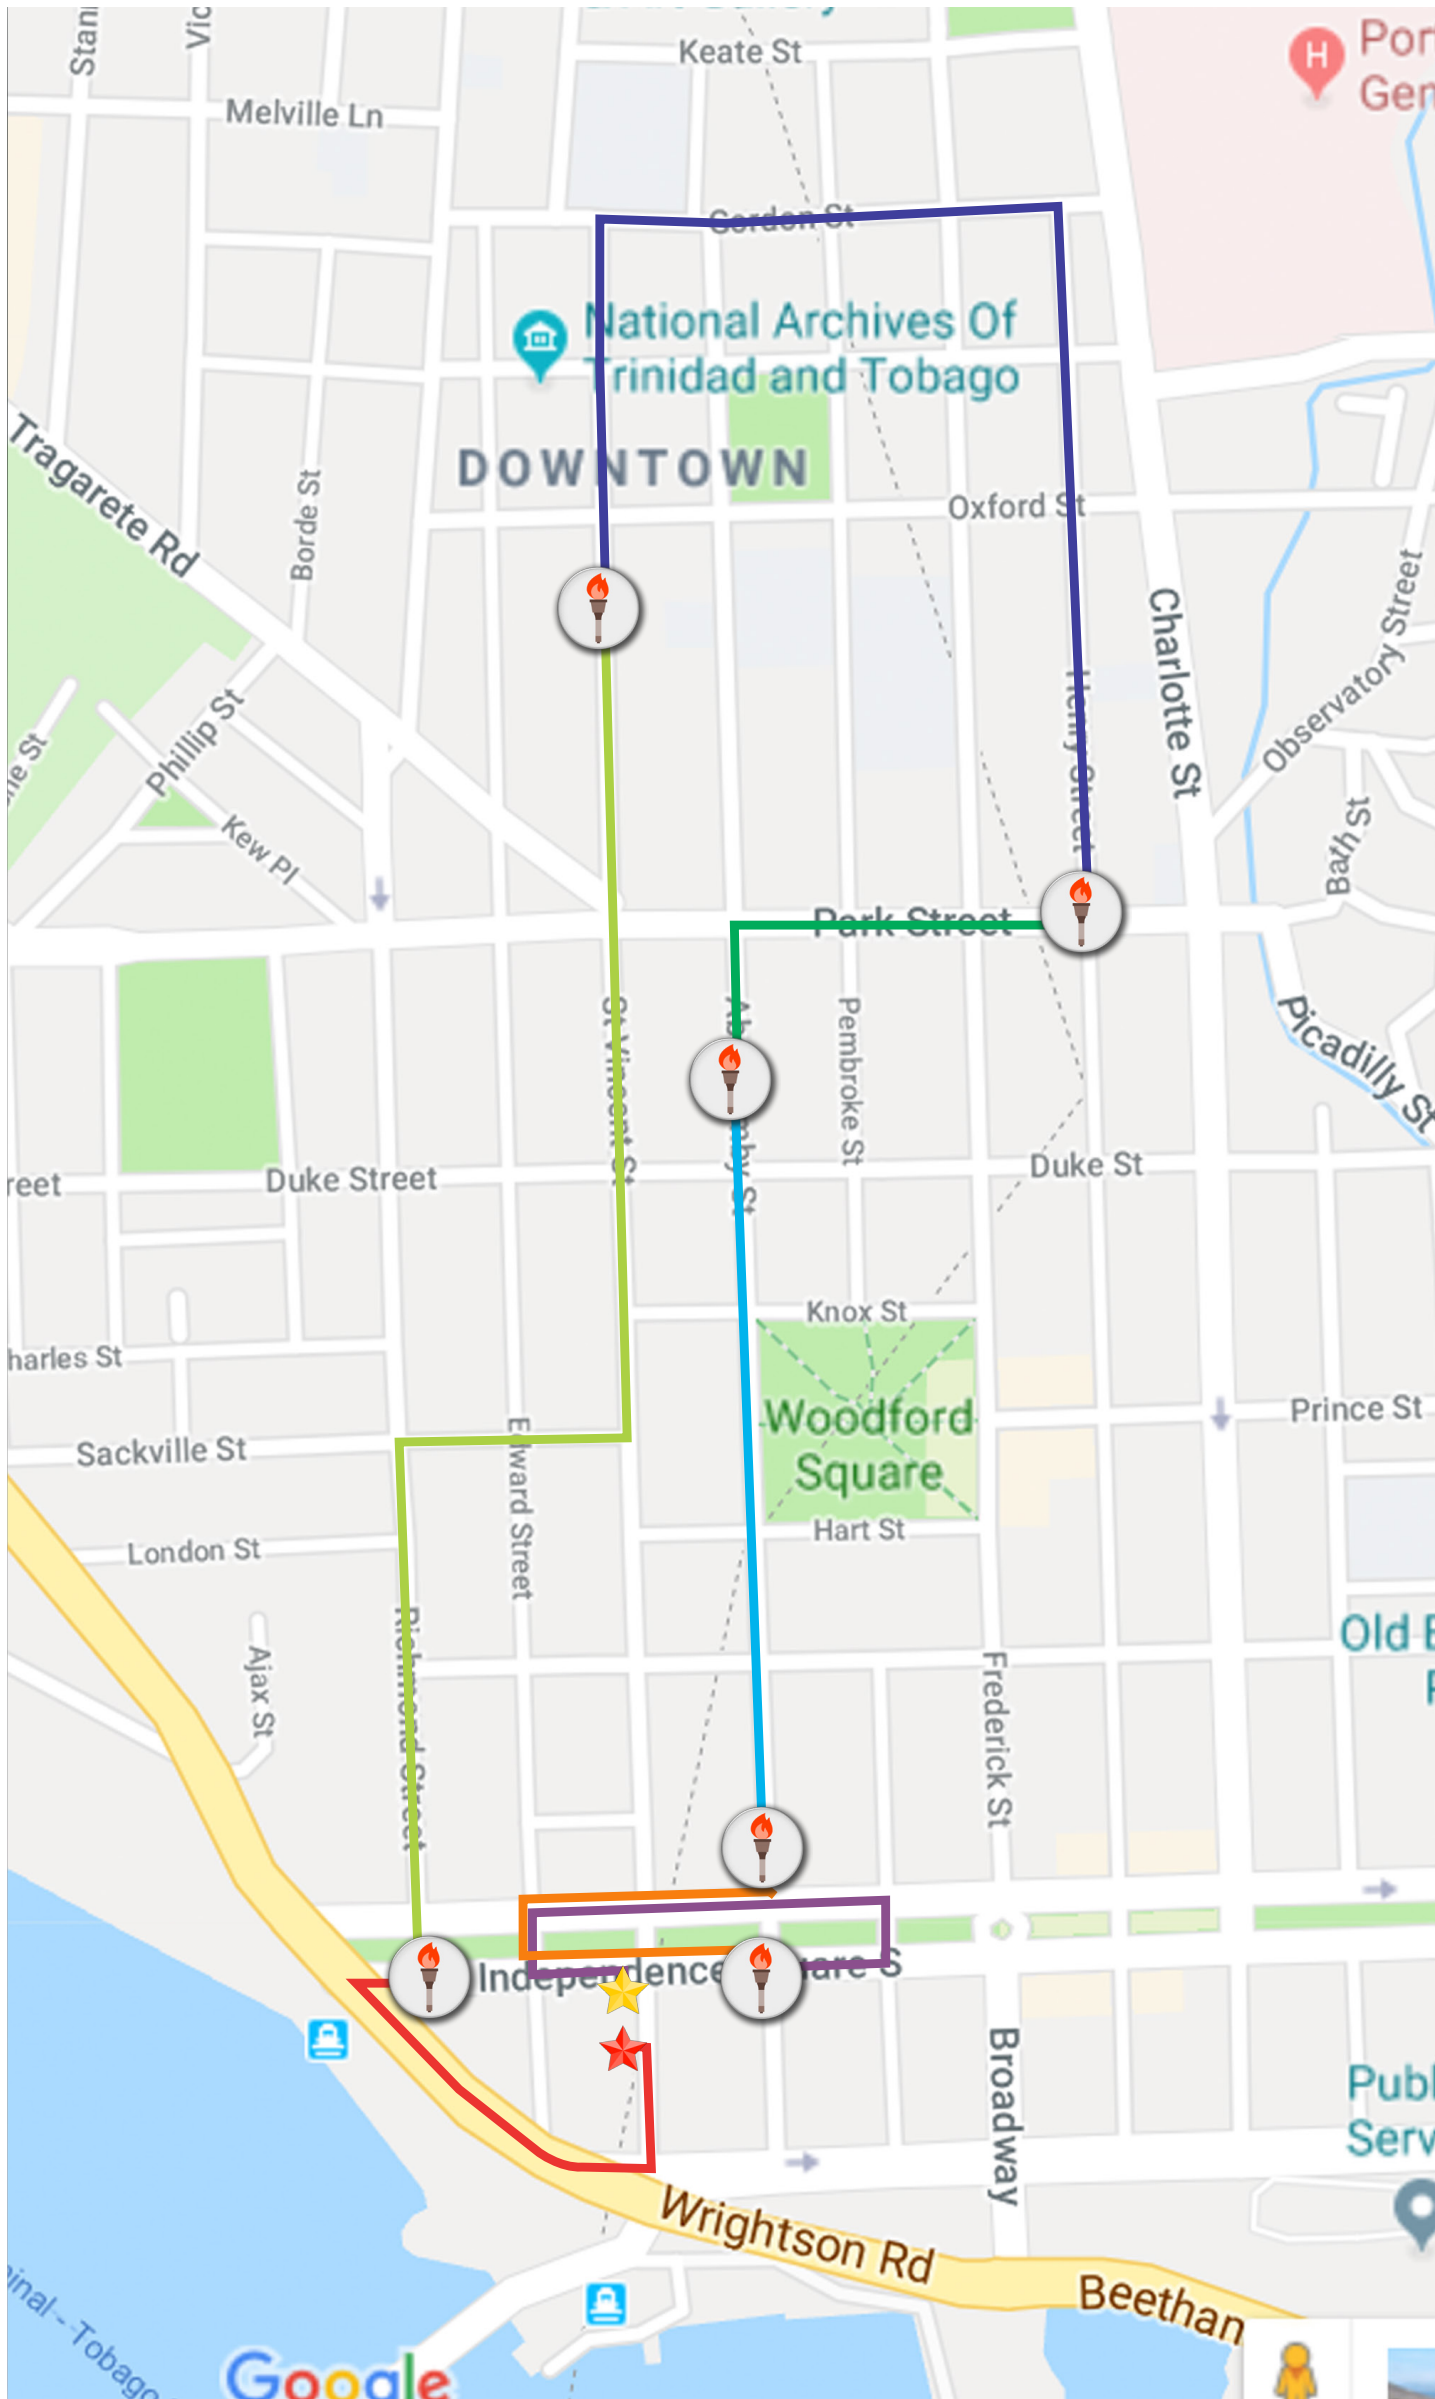

CariFin Games 2018 TORCH RELAY ROUTE

-  START
-  END
-  TORCH HANDOVER
-  Leg 1
CBTT
-  Leg 2
ANSA Finance
-  Leg 3
RBL
-  Leg 4
FC
-  Leg 5
RBC
-  Leg 6
Sagikor
-  Leg 7
JMMB